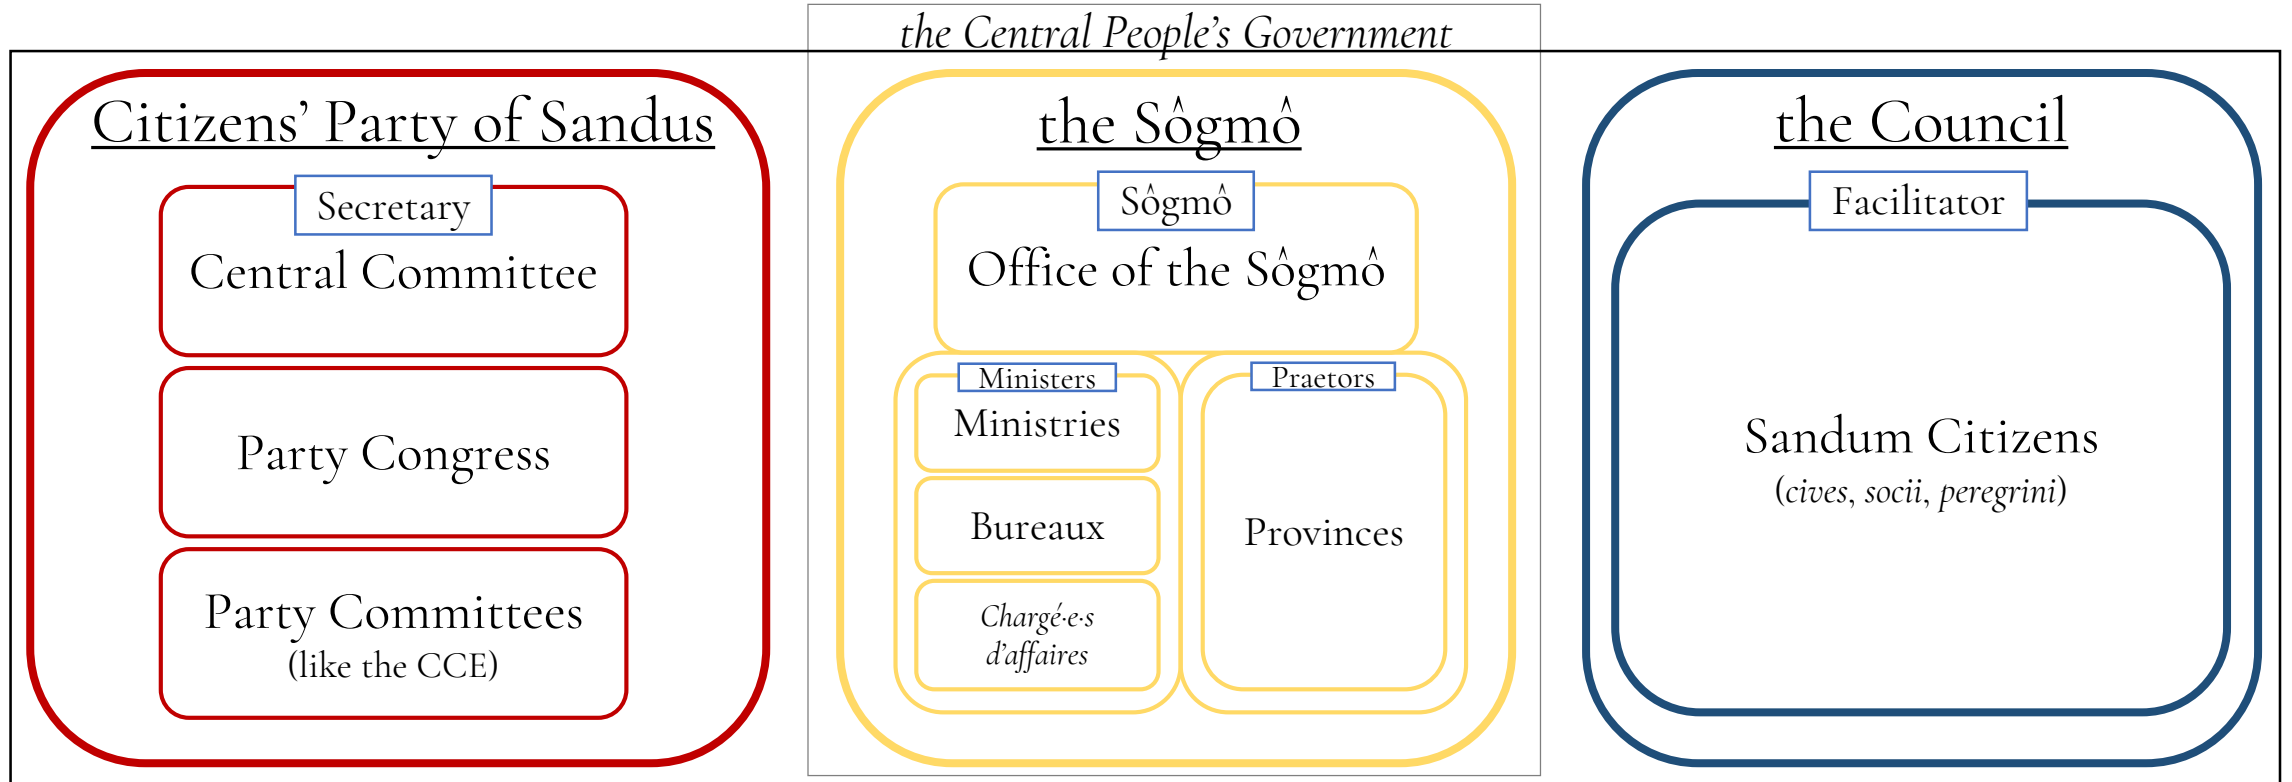

the Sôgmô's Constitution Project

Explaining How Our Republican Constitution Works

Office of the Sôgmô
from January 2019

Overview of the Project

- The Sôgmô's Constitution Project is a media project to educate Sandum citizens and non-citizens on how our unwritten, republican constitution is ordered and operates.
- It was established by the 2016 *Philia Plan for the Major Societal Shift*, a plan drafted by the Sôgmô and approved by the Citizens' Party of Sandus.
- This installment of the project features seven graphs on: the three branches of our government and the *<incomplete>* division of powers between the three branches; how the election process for an heir works; how the Sandum command economy operates; the organs under the jurisdiction of the Office of the Sogmo; and the Sandum Table of Noble Ranks.
- Future installments of this project will add more detail to the picture of our unwritten constitution. As Sandus grows older and our constitution grows and changes with time, newer and updated graphics will continue to tell the story of our constitution.

Our Republic's Three Branches

the Senate

an emergency body comprised of leaders
from each *gens* or house

the CPG & its Division of Powers

the CPG & the Heir Election Process

the CPG & the Command Economy

How does the Command Economy Work?

the <real> Office of the Sôgmô

Key:

hypothetical

real

Sandum Table of Noble Ranks

Noble Rank	Royalty	CPG	Party	Council	Coöps
1. Sôgmô	Sôgmô	Sôgmô			
2. Barons	Royal Family	Min. & Præt.	Secretary	Facilitator	Chief
3. Baronets	Extended Family	Bureau Dir.	Cmte. Chair		Manager
4. Knights	Extended Family	Chargé-e	Cmte. Mem.		Manager
5. Gentry			Party Memb.		Worker
6. Citizens					