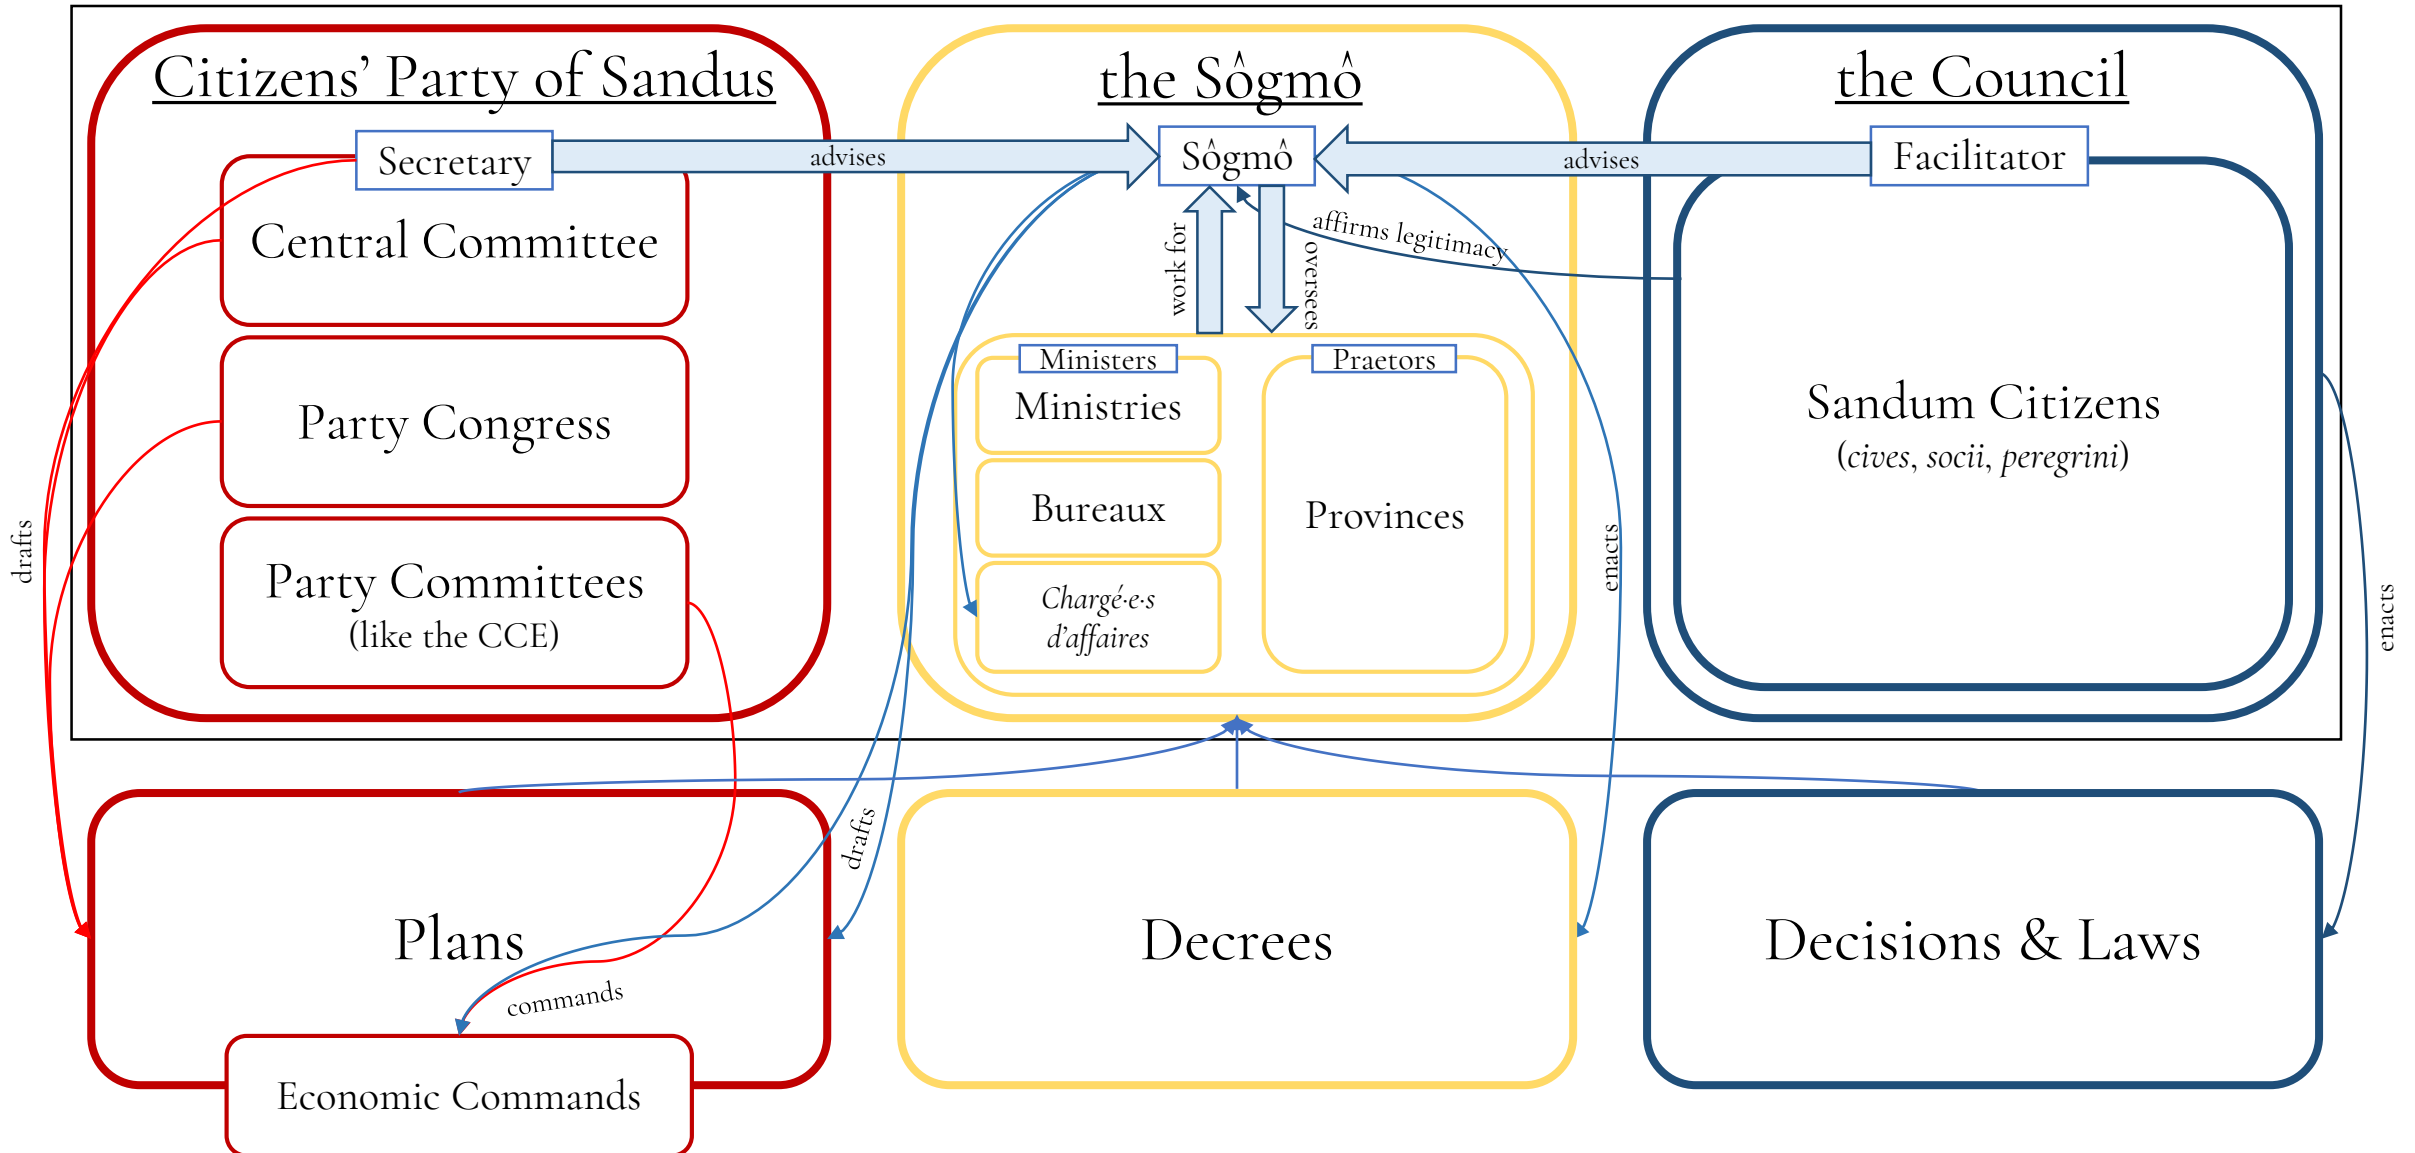

the Sôgmô's Constitution Project

Explaining How Our Republican Constitution Works

Office of the Sôgmô
from January 2019

Overview of the Project

- The Sôgmô's Constitution Project is a media project to educate Sandum citizens and non-citizens on how our unwritten, republican constitution is ordered and operates.
- It was established by the 2016 *Philia Plan for the Major Societal Shift*, a plan drafted by the Sôgmô and approved by the Citizens' Party of Sandus.
- This installment of the project features seven graphs on: the three branches of our government and the *<incomplete>* division of powers between the three branches; how the election process for an heir works; how the Sandum command economy operates; the organs under the jurisdiction of the Office of the Sogmo; and the Sandum Table of Noble Ranks.
- Future installments of this project will add more detail to the picture of our unwritten constitution. As Sandus grows older and our constitution grows and changes with time, newer and updated graphics will continue to tell the story of our constitution.

Our Republic's Three Branches

the Senate

an emergency body comprised of leaders
from each *gens* or house

the CPG & its Division of Powers

the CPG & the Heir Election Process

the CPG & the Command Economy

How does the Command Economy Work?

the <real> Office of the Sôgmô

Key:

hypothetical

real

Sandum Table of Noble Ranks

Noble Rank	Royalty	CPG	Party	Council	Coöps
1. Sôgmô	Sôgmô	Sôgmô			
2. Barons	Royal Family	Min. & Præt.	Secretary	Facilitator	Chief
3. Baronets	Extended Family	Bureau Dir.	Cmte. Chair		Manager
4. Knights	Extended Family	Chargé-e	Cmte. Mem.		Manager
5. Gentry			Party Memb.		Worker
6. Citizens					