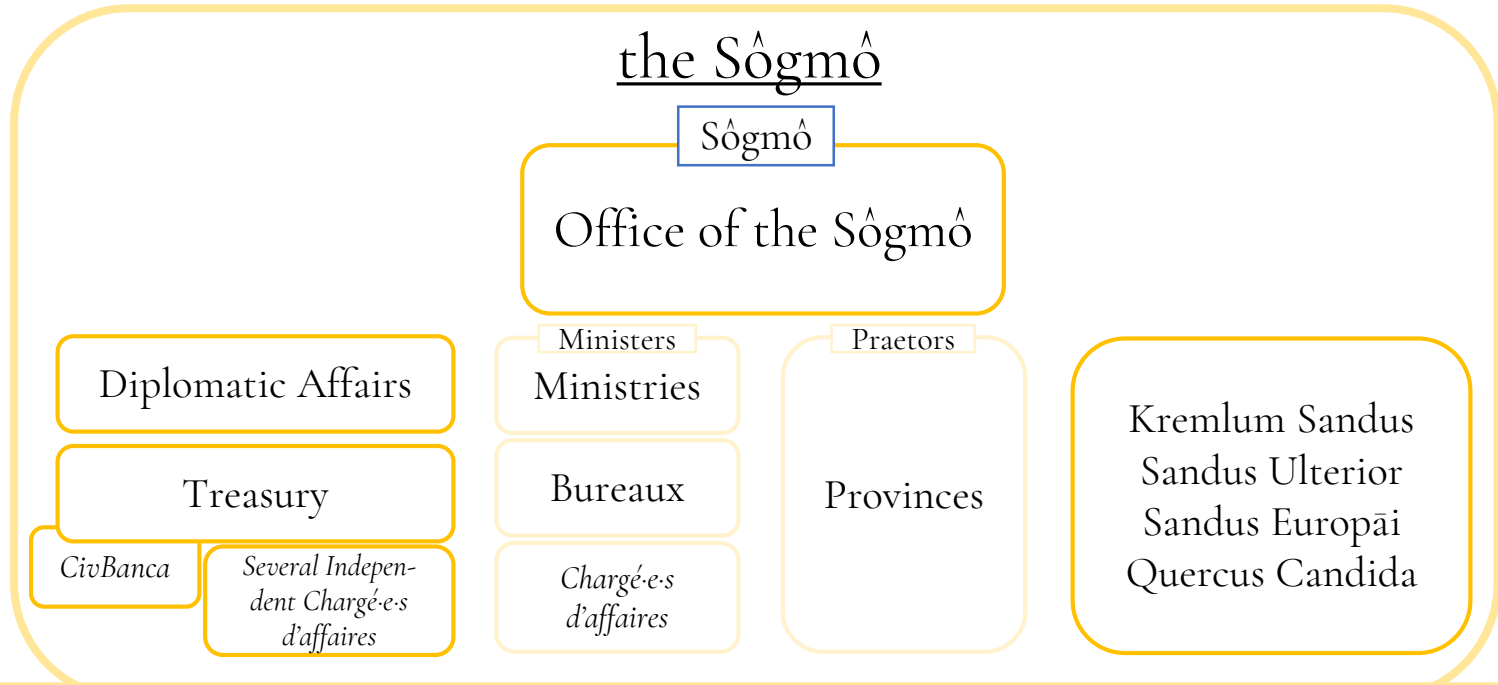

the Sôgmô's Constitution Project

Explaining How Our Republican Constitution Works

Office of the Sôgmô
from January 2019

Overview of the Project

- The Sôgmô's Constitution Project is a media project to educate Sandum citizens and non-citizens on how our unwritten, republican constitution is ordered and operates.
- It was established by the 2016 *Philia Plan for the Major Societal Shift*, a plan drafted by the Sôgmô and approved by the Citizens' Party of Sandus.
- This installment of the project features seven graphs on: the three branches of our government and the *<incomplete>* division of powers between the three branches; how the election process for an heir works; how the Sandum command economy operates; the organs under the jurisdiction of the Office of the Sogmo; and the Sandum Table of Noble Ranks.
- Future installments of this project will add more detail to the picture of our unwritten constitution. As Sandus grows older and our constitution grows and changes with time, newer and updated graphics will continue to tell the story of our constitution.

Our Republic's Three Branches

the Senate

an emergency body comprised of leaders
from each *gens* or house

the CPG & its Division of Powers

the CPG & the Heir Election Process

the CPG & the Command Economy

How does the Command Economy Work?

the <real> Office of the Sôgmô

Key:

hypothetical

real

Sandum Table of Noble Ranks

Noble Rank	Royalty	CPG	Party	Council	Coöps
1. Sôgmô	Sôgmô	Sôgmô			
2. Barons	Royal Family	Min. & Præt.	Secretary	Facilitator	Chief
3. Baronets	Extended Family	Bureau Dir.	Cmte. Chair		Manager
4. Knights	Extended Family	Chargé-e	Cmte. Mem.		Manager
5. Gentry			Party Memb.		Worker
6. Citizens					