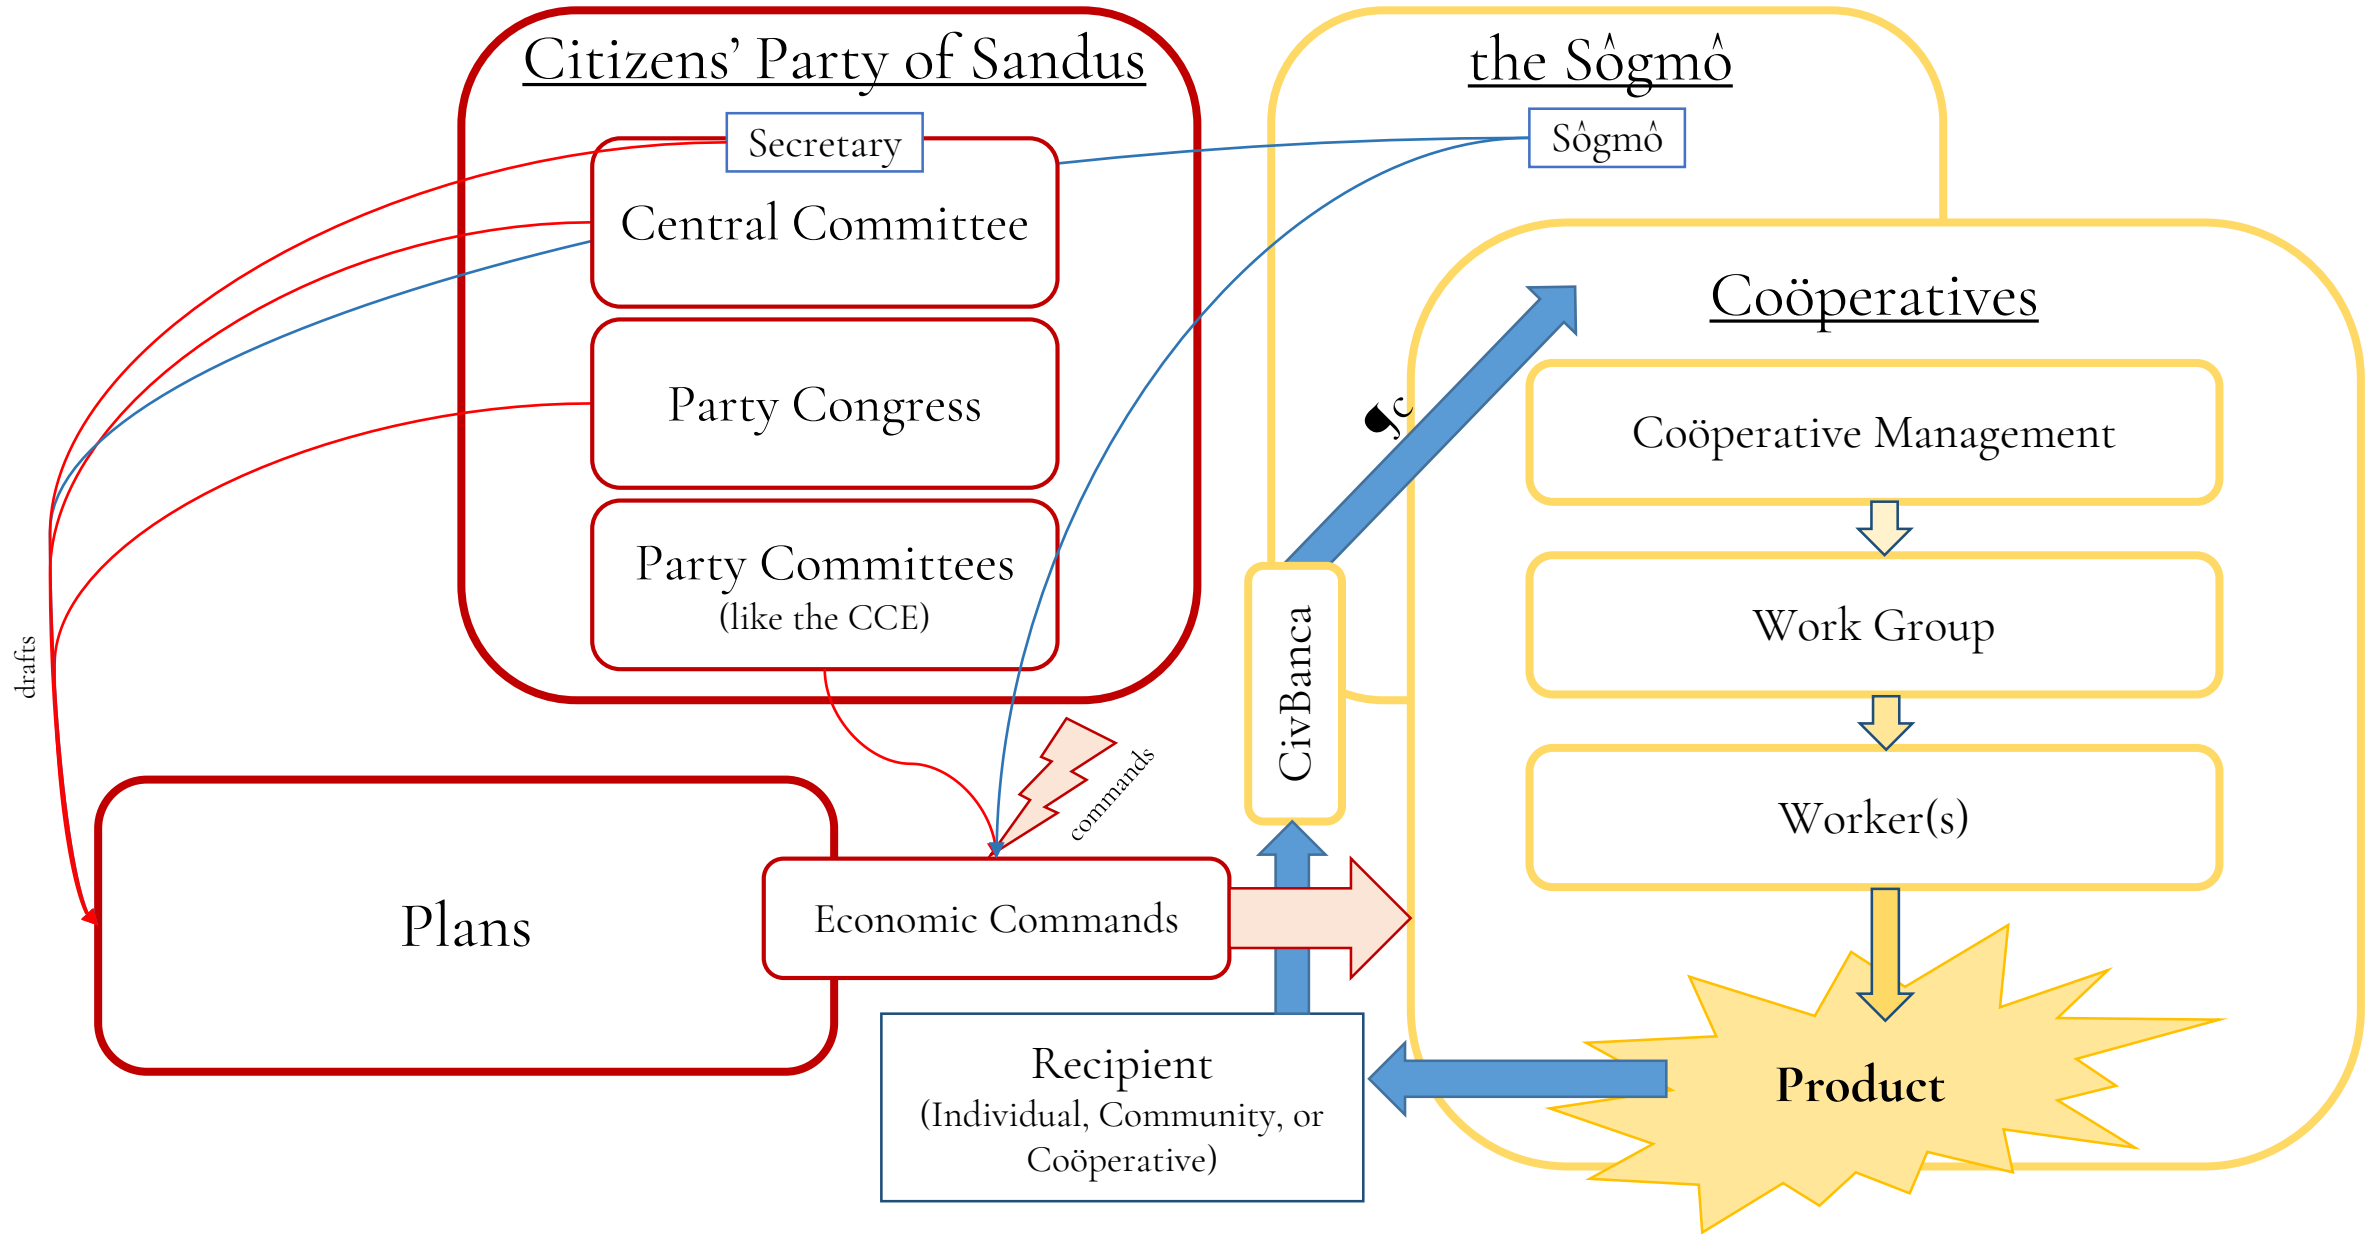

the Sôgmô's Constitution Project

Explaining How Our Republican Constitution Works

Office of the Sôgmô
from January 2019

Overview of the Project

- The Sôgmô's Constitution Project is a media project to educate Sandum citizens and non-citizens on how our unwritten, republican constitution is ordered and operates.
- It was established by the 2016 *Philia Plan for the Major Societal Shift*, a plan drafted by the Sôgmô and approved by the Citizens' Party of Sandus.
- This installment of the project features seven graphs on: the three branches of our government and the *<incomplete>* division of powers between the three branches; how the election process for an heir works; how the Sandum command economy operates; the organs under the jurisdiction of the Office of the Sogmo; and the Sandum Table of Noble Ranks.
- Future installments of this project will add more detail to the picture of our unwritten constitution. As Sandus grows older and our constitution grows and changes with time, newer and updated graphics will continue to tell the story of our constitution.

Our Republic's Three Branches

the Senate

an emergency body comprised of leaders
from each *gens* or house

the CPG & its Division of Powers

the CPG & the Heir Election Process

the CPG & the Command Economy

How does the Command Economy Work?

the <real> Office of the Sôgmô

Key:

hypothetical

real

Sandum Table of Noble Ranks

Noble Rank	Royalty	CPG	Party	Council	Coöps
1. Sôgmô	Sôgmô	Sôgmô			
2. Barons	Royal Family	Min. & Præt.	Secretary	Facilitator	Chief
3. Baronets	Extended Family	Bureau Dir.	Cmte. Chair		Manager
4. Knights	Extended Family	Chargé-e	Cmte. Mem.		Manager
5. Gentry			Party Memb.		Worker
6. Citizens					