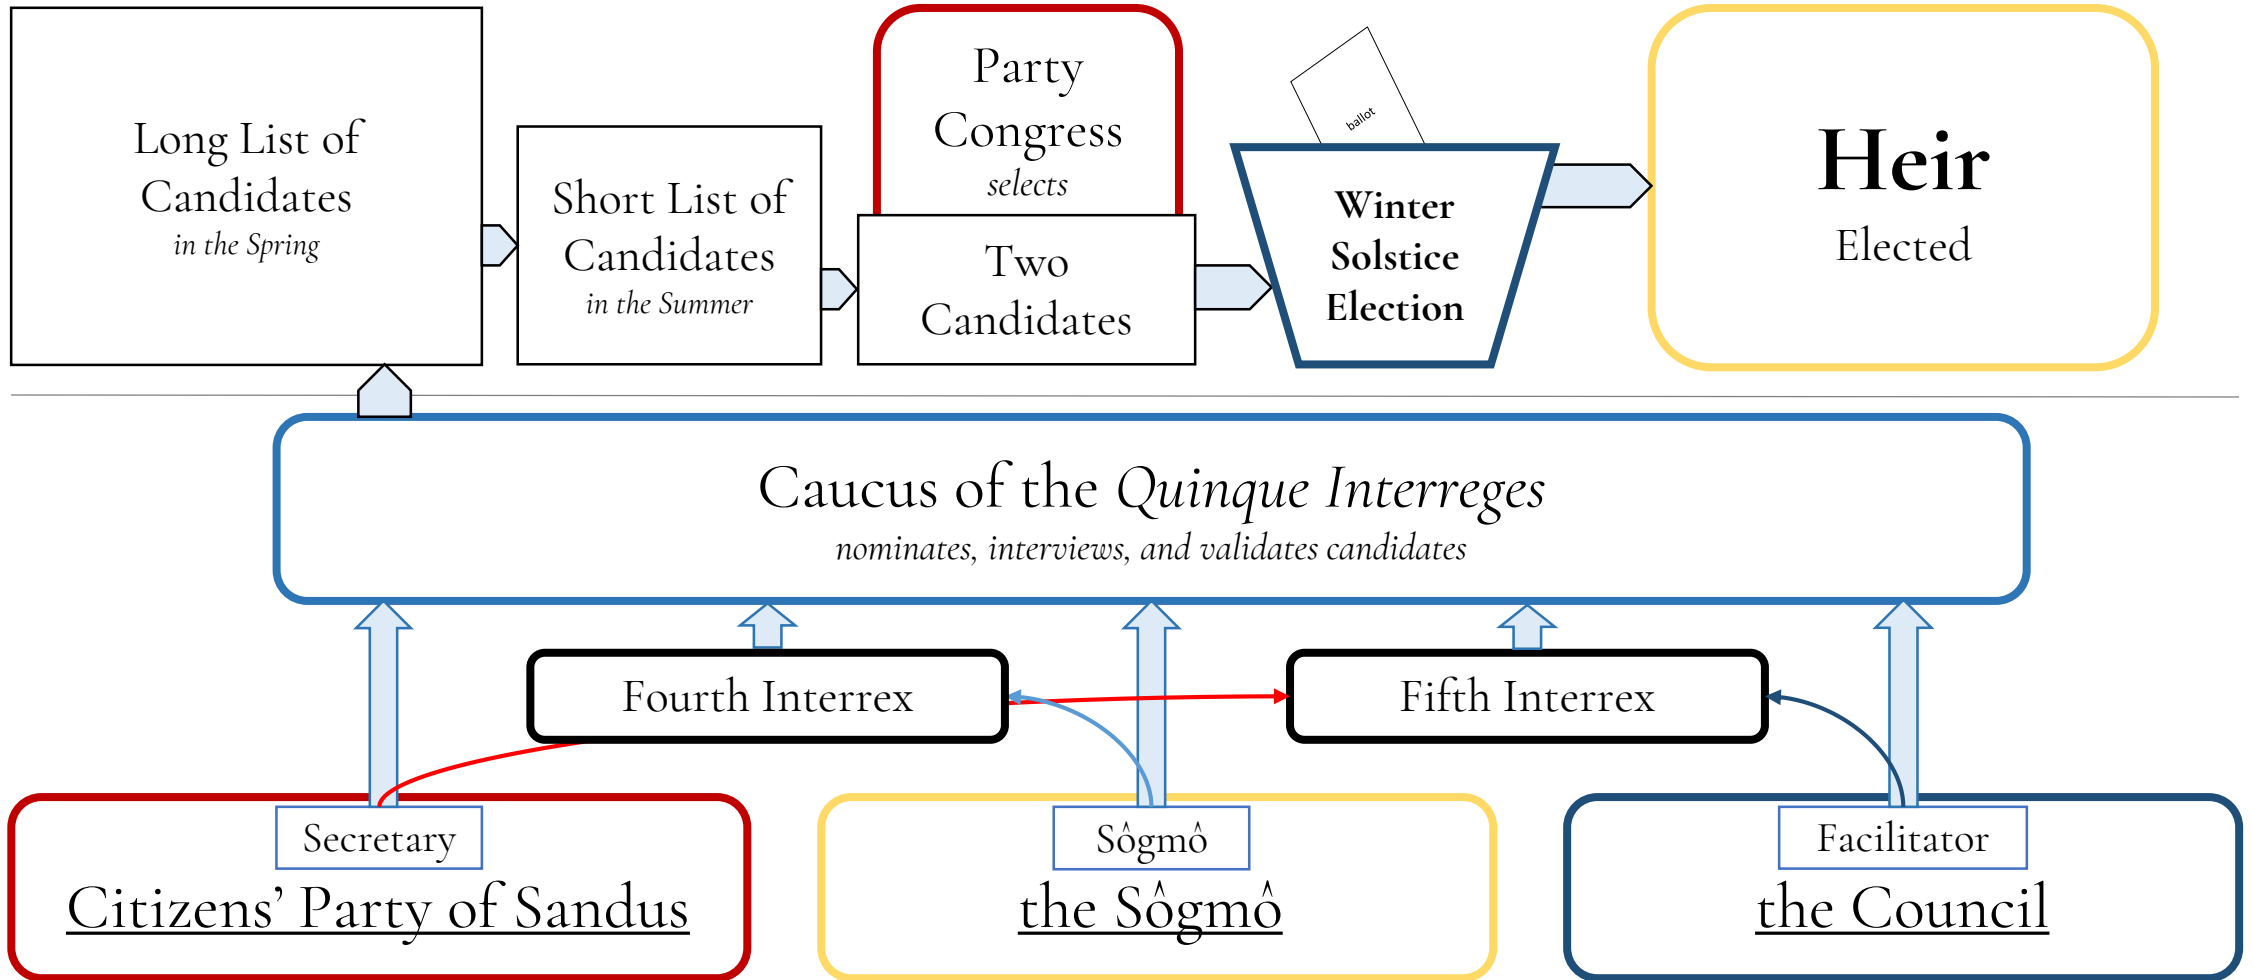

the Sôgmô's Constitution Project

Explaining How Our Republican Constitution Works

Office of the Sôgmô
from January 2019

Overview of the Project

- The Sôgmô's Constitution Project is a media project to educate Sandum citizens and non-citizens on how our unwritten, republican constitution is ordered and operates.
- It was established by the 2016 *Philia Plan for the Major Societal Shift*, a plan drafted by the Sôgmô and approved by the Citizens' Party of Sandus.
- This installment of the project features seven graphs on: the three branches of our government and the *<incomplete>* division of powers between the three branches; how the election process for an heir works; how the Sandum command economy operates; the organs under the jurisdiction of the Office of the Sogmo; and the Sandum Table of Noble Ranks.
- Future installments of this project will add more detail to the picture of our unwritten constitution. As Sandus grows older and our constitution grows and changes with time, newer and updated graphics will continue to tell the story of our constitution.

Our Republic's Three Branches

the Senate

an emergency body comprised of leaders
from each *gens* or house

the CPG & its Division of Powers

the CPG & the Heir Election Process

the CPG & the Command Economy

How does the Command Economy Work?

the <real> Office of the Sôgmô

Key:

hypothetical

real

Sandum Table of Noble Ranks

Noble Rank	Royalty	CPG	Party	Council	Coöps
1. Sôgmô	Sôgmô	Sôgmô			
2. Barons	Royal Family	Min. & Præt.	Secretary	Facilitator	Chief
3. Baronets	Extended Family	Bureau Dir.	Cmte. Chair		Manager
4. Knights	Extended Family	Chargé-e	Cmte. Mem.		Manager
5. Gentry			Party Memb.		Worker
6. Citizens					